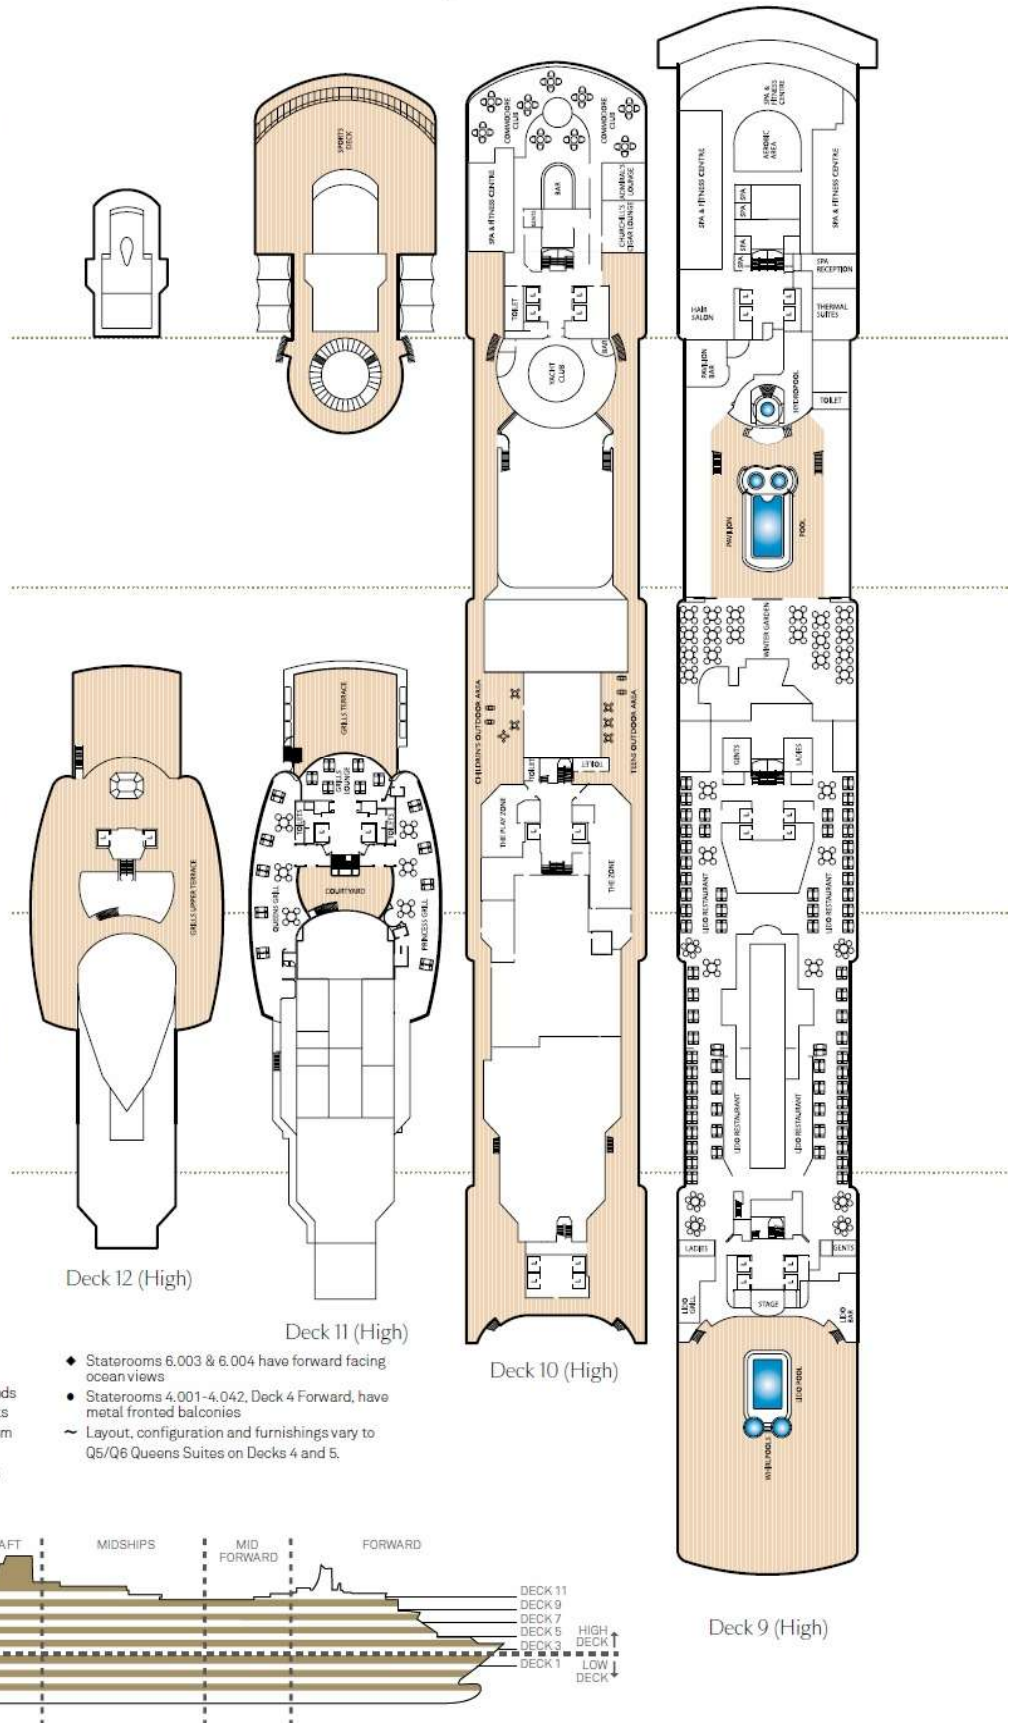

Midships Low Deck 1

GC

Standard Inside

Midships High Decks 4,5,6,7,8

IA

Aft High Decks 5,6,7

ID

Forward/Aft High Decks 4,5,6,8

IE

Forward High Decks 4,8

IF

Single

Oceanview Midships, Low Deck 2

KC

Inside Midships, Low Deck 2

LC

Queen Victoria deck plans

View Queen Victoria stateroom accommodation and virtual tours online at cunard.com/qv

Stateroom Category

Grand Suites		
Aft High Decks 6,7	Q1	
Master Suites		
Midships High Deck 7	Q2	
Penthouse		
Midships High Decks 4,5,6,8	Q3	
Midships/Aft High Decks 7	Q4	
Queens Suites		
Aft High Decks 4,5,8~	Q5	
Forward/Aft High Decks 4,5,7,8~	Q6	
Princess Suites		
Midships High Decks 7,8	P1	
Midships/Forward High Decks 4,5,6	P2	
Club Balcony		
Midships High Decks 7,8	A1	
Midships High Deck 8	A2	
Balcony		
Midships High Decks 5,6,7	BA	
Midships High Decks 5,6,7,8	BB	
Midships High Decks 4,8	BC	
Aft High Decks 5,6,7	BD	
Forward/Aft High Decks 4,5,6,7,8	BE	
Forward High Decks 4*,8	BF	
Balcony (partially obstructed view)*		
Midships High Deck 5	CA	
Midships High Decks 4,5	CB	
Oceanview		
Midships Low Deck 1	EB	
Midships/Aft Low Deck 1	EC	
Forward Low Deck 1	ED	
Forward High Deck 6*	EF	
Oceanview (obstructed view)*		
Midships High Deck 4	FB	
Midships High Deck 4	FC	
Deluxe Inside		
Midships High Decks 6,8	GA	
Midships Low Deck 1	GB	
Midships Low Deck 1	GC	
Standard Inside		
Midships High Decks 4,5,6,7,8	IA	
Aft High Decks 5,6,7	ID	
Forward/Aft High Decks 4,5,6,8	IE	
Forward High Decks 4,8	IF	
Single		
Oceanview Midships, Low Deck 2	KC	
Inside Midships, Low Deck 2	LC	

Key to symbols

- L Lift
- † Indicates 2 lower berths and 1 upper berth
- + Indicates 3rd berth is a single sofa bed
- ‡ Indicates 3rd and 4th berth is a single sofa bed and one upper bed

Ship facts - Queen Victoria	
Entered Service:	2007
Country of Registry:	Bermuda
Speed:	23.7 knots
Guest Capacity:	2,061
No. of Crew:	980
Length Overall:	964.5 feet
Width:	106 feet
Draft:	25.9 feet