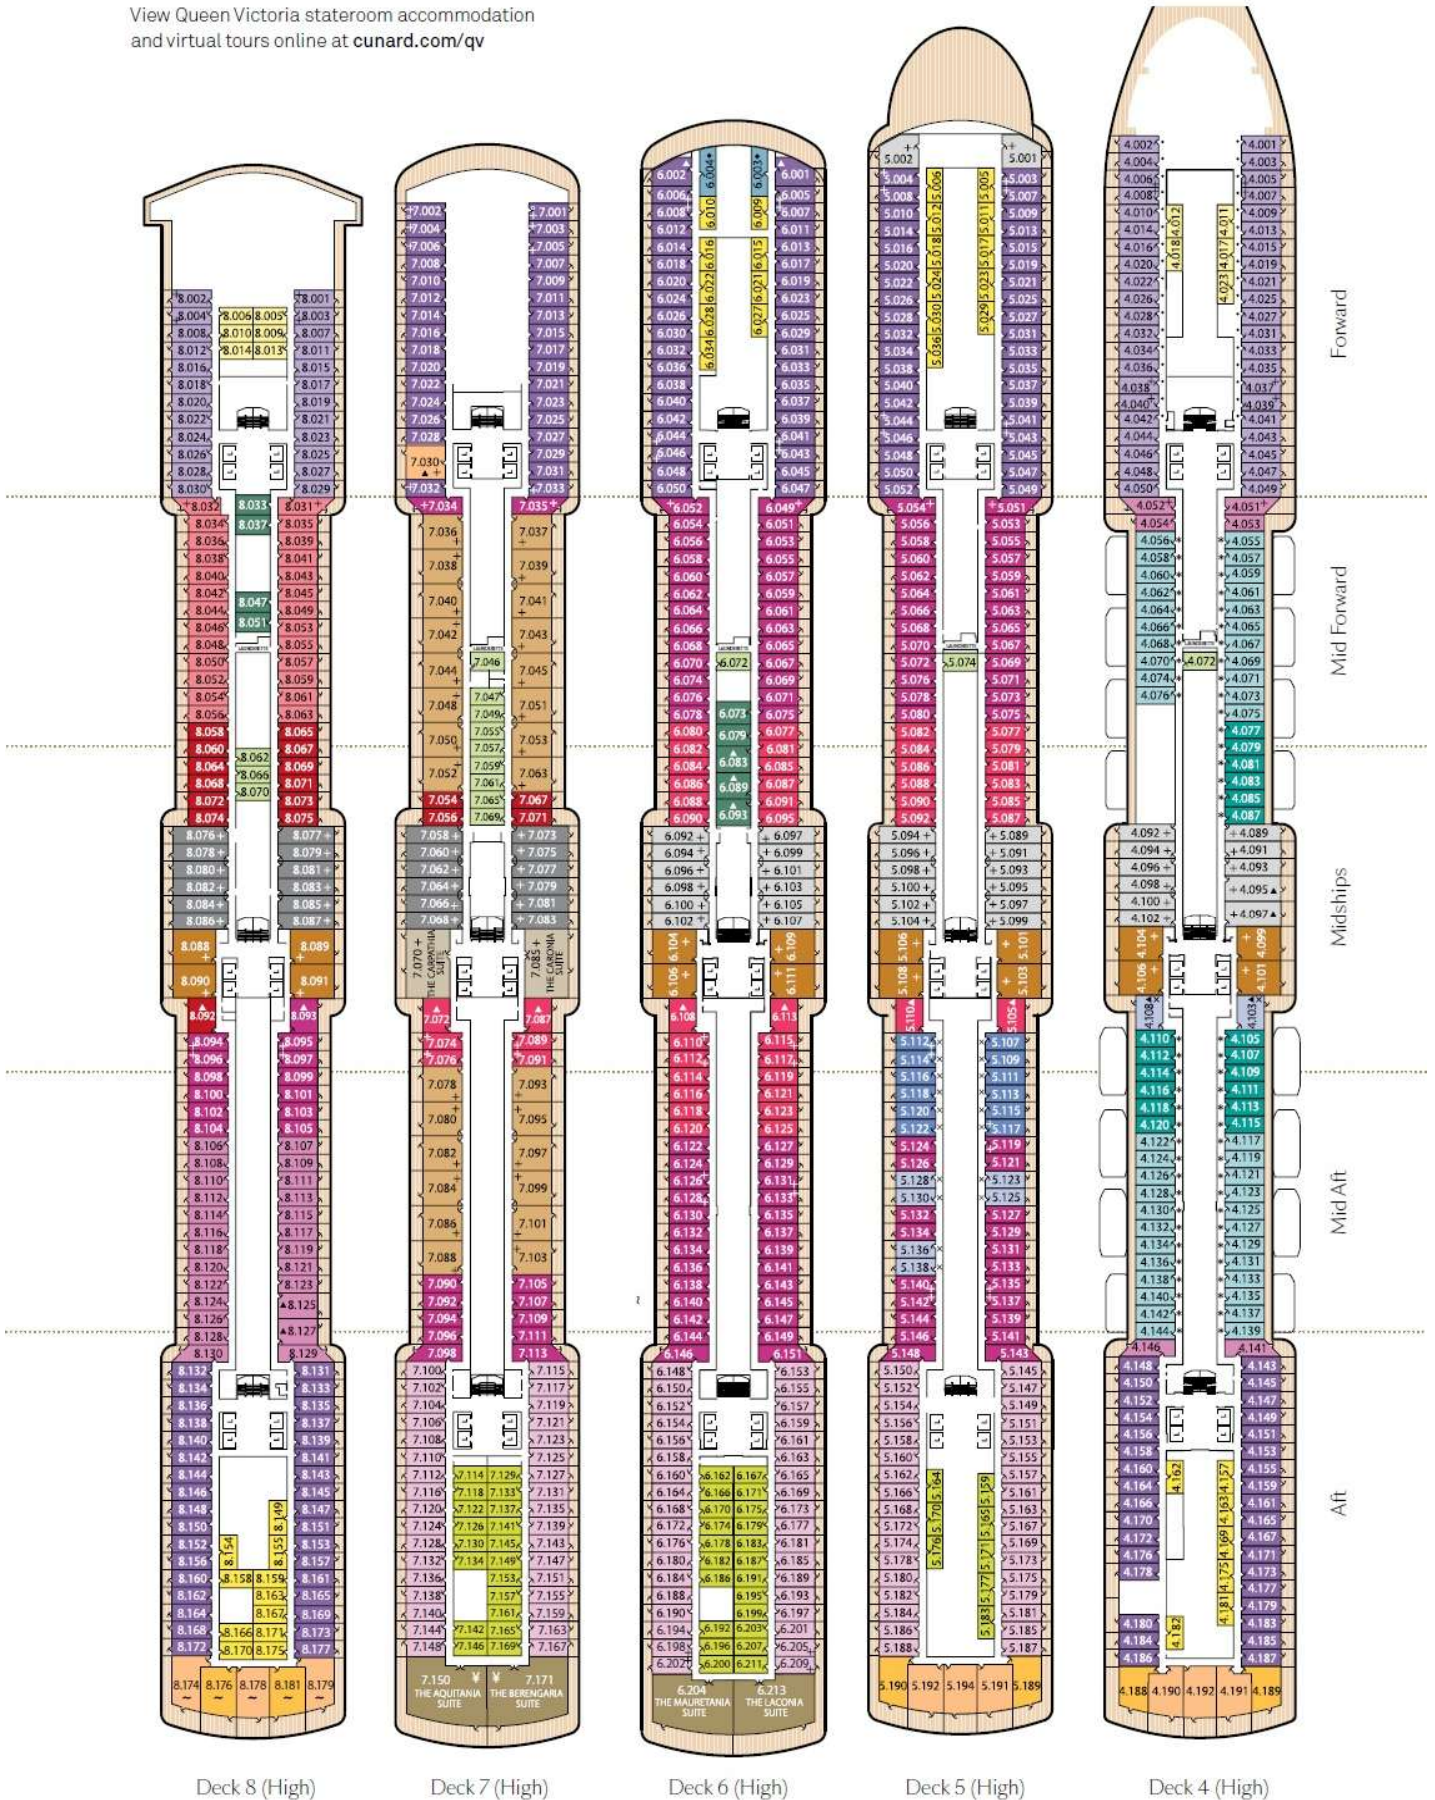

Midships Low Deck 1

GC

Standard Inside

Midships High Decks 4,5,6,7,8

IA

Aft High Decks 5,6,7

ID

Forward/Aft High Decks 4,5,6,8

IE

Forward High Decks 4,8

IF

Single

Oceanview Midships, Low Deck 2

KC

Inside Midships, Low Deck 2

LC

Queen Victoria deck plans

View Queen Victoria stateroom accommodation and virtual tours online at cunard.com/qv

Stateroom Category

Grand Suites		
Aft High Decks 6,7	Q1	
Master Suites		
Midships High Deck 7	Q2	
Penthouse		
Midships High Decks 4,5,6,8	Q3	
Midships/Aft High Decks 7	Q4	
Queens Suites		
Aft High Decks 4,5,8~	Q5	
Forward/Aft High Decks 4,5,7,8~	Q6	
Princess Suites		
Midships High Decks 7,8	P1	
Midships/Forward High Decks 4,5,6	P2	
Club Balcony		
Midships High Decks 7,8	A1	
Midships High Deck 8	A2	
Balcony		
Midships High Decks 5,6,7	BA	
Midships High Decks 5,6,7,8	BB	
Midships High Decks 4,8	BC	
Aft High Decks 5,6,7	BD	
Forward/Aft High Decks 4,5,6,7,8	BE	
Forward High Decks 4*,8	BF	
Balcony (partially obstructed view)*		
Midships High Deck 5	CA	
Midships High Decks 4,5	CB	
Oceanview		
Midships Low Deck 1	EB	
Midships/Aft Low Deck 1	EC	
Forward Low Deck 1	ED	
Forward High Deck 6*	EF	
Oceanview (obstructed view)*		
Midships High Deck 4	FB	
Midships High Deck 4	FC	
Deluxe Inside		
Midships High Decks 6,8	GA	
Midships Low Deck 1	GB	
Midships Low Deck 1	GC	
Standard Inside		
Midships High Decks 4,5,6,7,8	IA	
Aft High Decks 5,6,7	ID	
Forward/Aft High Decks 4,5,6,8	IE	
Forward High Decks 4,8	IF	
Single		
Oceanview Midships, Low Deck 2	KC	
Inside Midships, Low Deck 2	LC	

Key to symbols

- L Lift
- † Indicates 2 lower berths and 1 upper berth
- + Indicates 3rd berth is a single sofa bed
- ‡ Indicates 3rd and 4th berth is a single sofa bed and one upper bed

Ship facts - Queen Victoria	
Entered Service:	2007
Country of Registry:	Bermuda
Speed:	23.7 knots
Guest Capacity:	2,061
No. of Crew:	980
Length Overall:	964.5 feet
Width:	106 feet
Draft:	25.9 feet