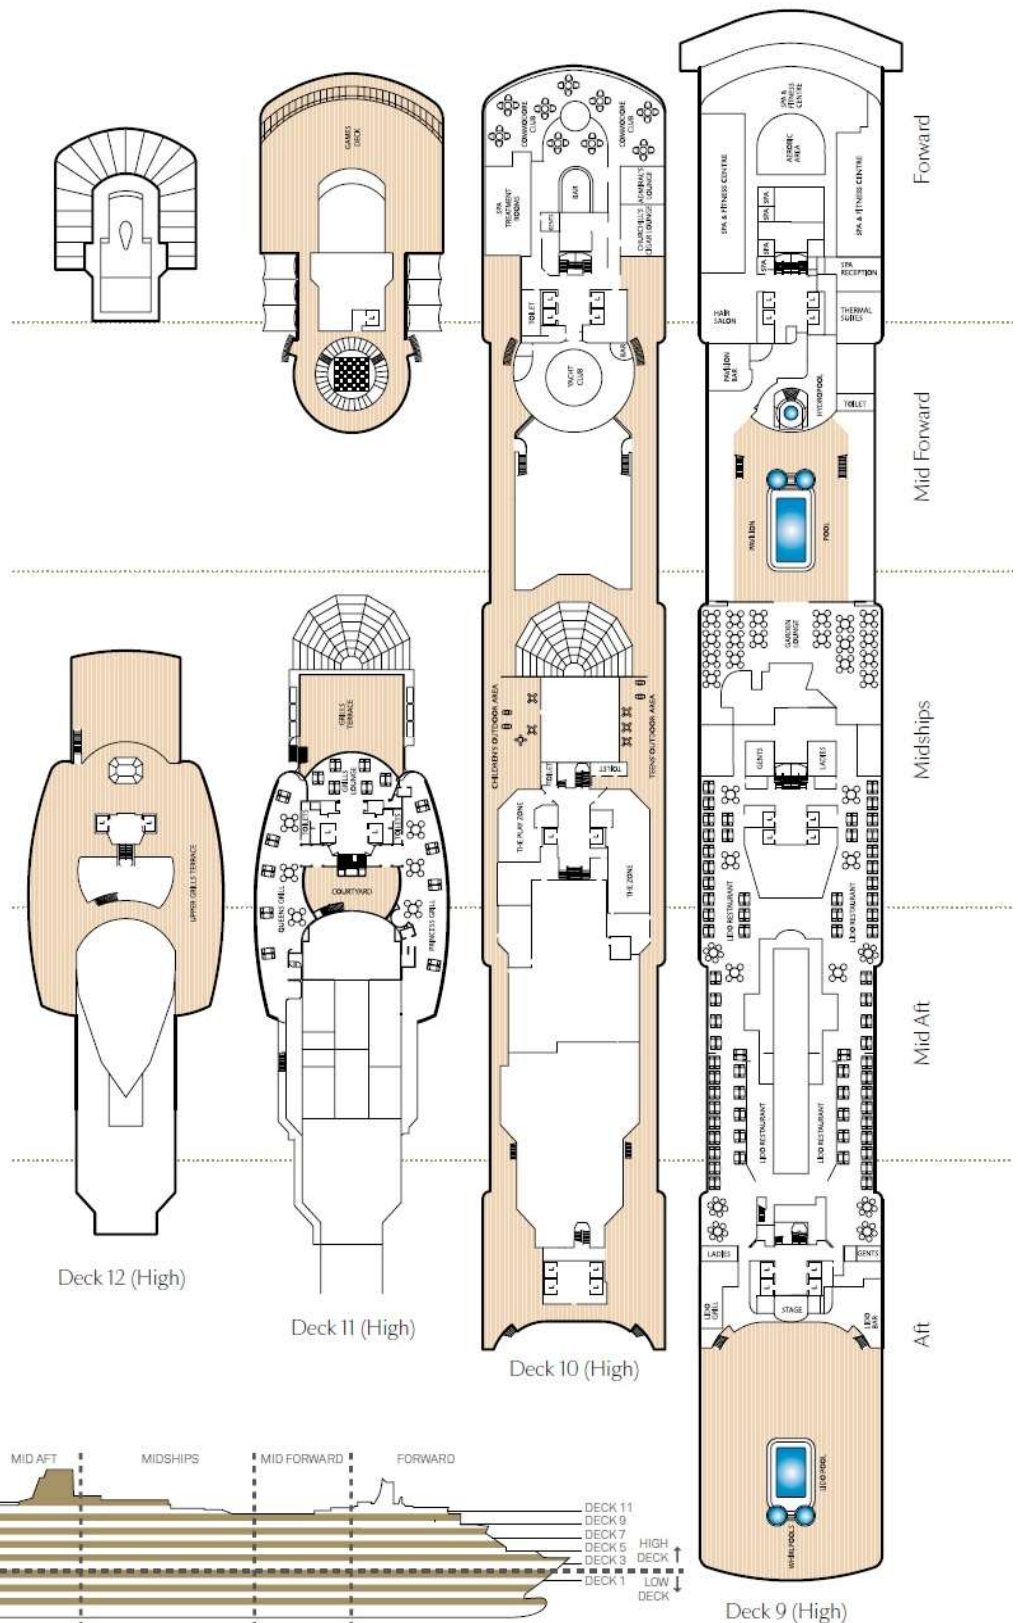

Queen Elizabeth deck plans

Ship facts - Queen Elizabeth

Entered Service:	2010
Country of Registry:	Bermuda
Service Speed:	21.7 knots
Max Speed:	23.7 knots
Guest Capacity:	2,081
No. of Crew:	980
Length Overall:	964.5 feet
Width:	106 feet
Draft:	25.9 feet

View Queen Elizabeth stateroom accommodation and virtual tours online at cunard.com/qe

Stateroom Category

Grand Suites

Aft High Decks 6,7 **Q1**

Master Suites

Midships High Deck 7 **Q2**

Penthouse

Midships High Decks 4,5,6,8 **Q3**
 Midships/Aft High Deck 7 **Q4**

Queens Suites

Aft High Decks 4,5,8 **Q5**
 Forward/Aft High Decks 4,5,7,8 **Q6**

Princess Suites

Midships High Decks 7,8 **P1**
 Midships/Forward High Decks 4,5,6 **P2**

Club Balcony

Midships High Decks 7,8 **A1**
 Midships High Deck 8 **A2**

Deck 5 (High)

Deck 4 (High)

Deck 3 (High)

Deck 2 (Low)

Deck 1 (Low)