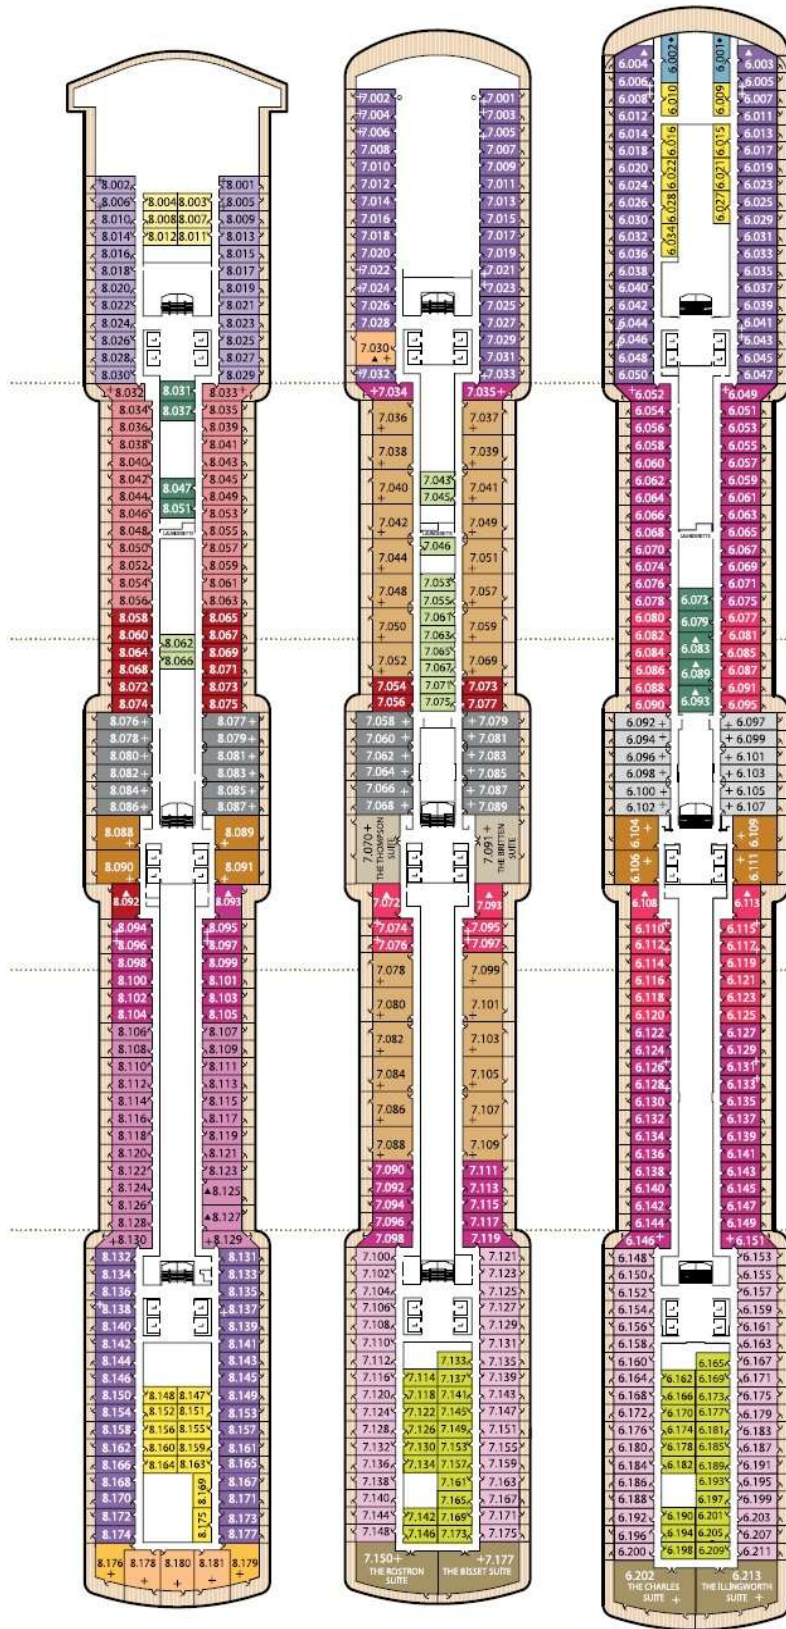

Queen Elizabeth deck plans

Ship facts - Queen Elizabeth

Entered Service:	2010
Country of Registry:	Bermuda
Service Speed:	21.7 knots
Max Speed:	23.7 knots
Guest Capacity:	2,081
No. of Crew:	980
Length Overall:	964.5 feet
Width:	106 feet
Draft:	25.9 feet

Balcony (partially obstructed view)*

Midships High Deck 5 **CA**
 Midships High Decks 4,5 **CB**

Oceanview

Midships Low Deck 1 **EB**
 Midships/Aft Low Deck 1 **EC**
 Forward High Deck 6* **EF**

Oceanview (obstructed view)*

Midships High Deck 4 **FB**
 Midships High Deck 4 **FC**

Deluxe Inside

Midships High Decks 6,8 **GA**
 Midships Low Deck 1 **GB**
 Midships Low Deck 1 **GC**

Standard Inside

Midships High Decks 7,8 **IA**
 Aft High Decks 5,6,7 **ID**
 Forward/Aft High Decks 4,5,6,8 **IE**
 Forward High Decks 4,8 **IF**

Single

Oceanview Midships, Low Deck 2 **KC**
 Inside Midships, Low Deck 2 **LC**

Key to symbols

- L Lift
- ↑ Indicates 2 lower berths and 1 upper berth
- + Indicates 3rd berth is a single sofa bed
- ‡ Indicates 3rd and 4th berth are a single sofa bed and one upper bed
- ∨ Indicates 3rd and 4th berths are single sofa beds
- * Staterooms have views obstructed by lifeboats
- X Views partially obstructed by lifeboat mechanism
- ▲ Wheelchair accessible
- Staterooms 7.001 & 7.002 shaded by Bridge Wings
- ◆ Staterooms 6.001 & 6.002 have forward facing ocean views
- Staterooms 4.001-4.042, Deck 4 Forward, have metal fronted balconies