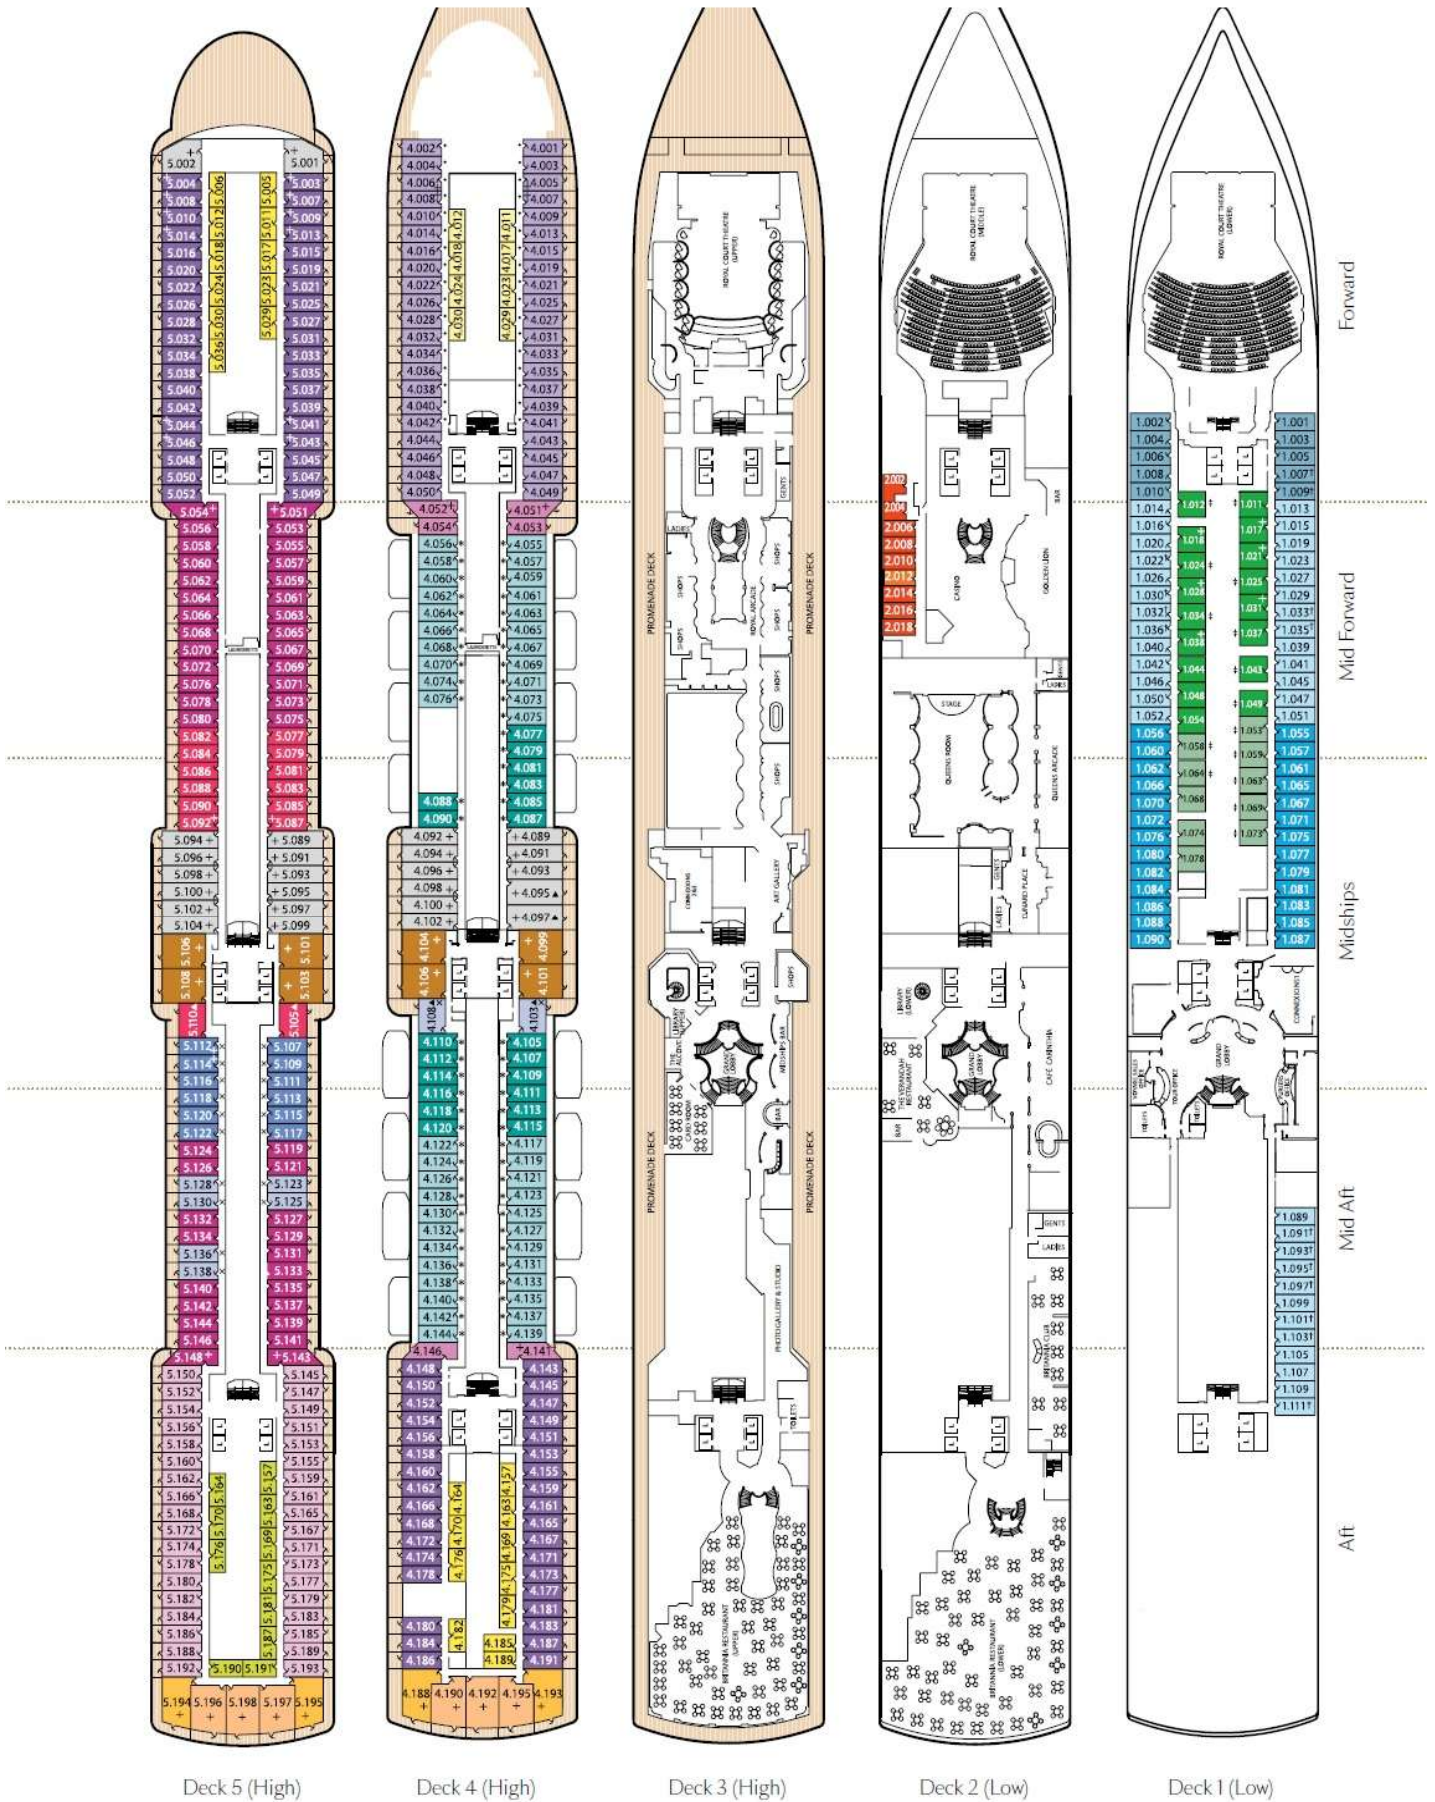

Deck 8 (High)

Deck 7 (High)

Deck 6 (High)

Forward

Mid Forward

Midships

Mid Aft

Aft

Deck 5 (High)

Deck 4 (High)

Deck 3 (High)

Deck 2 (Low)

Deck 1 (Low)